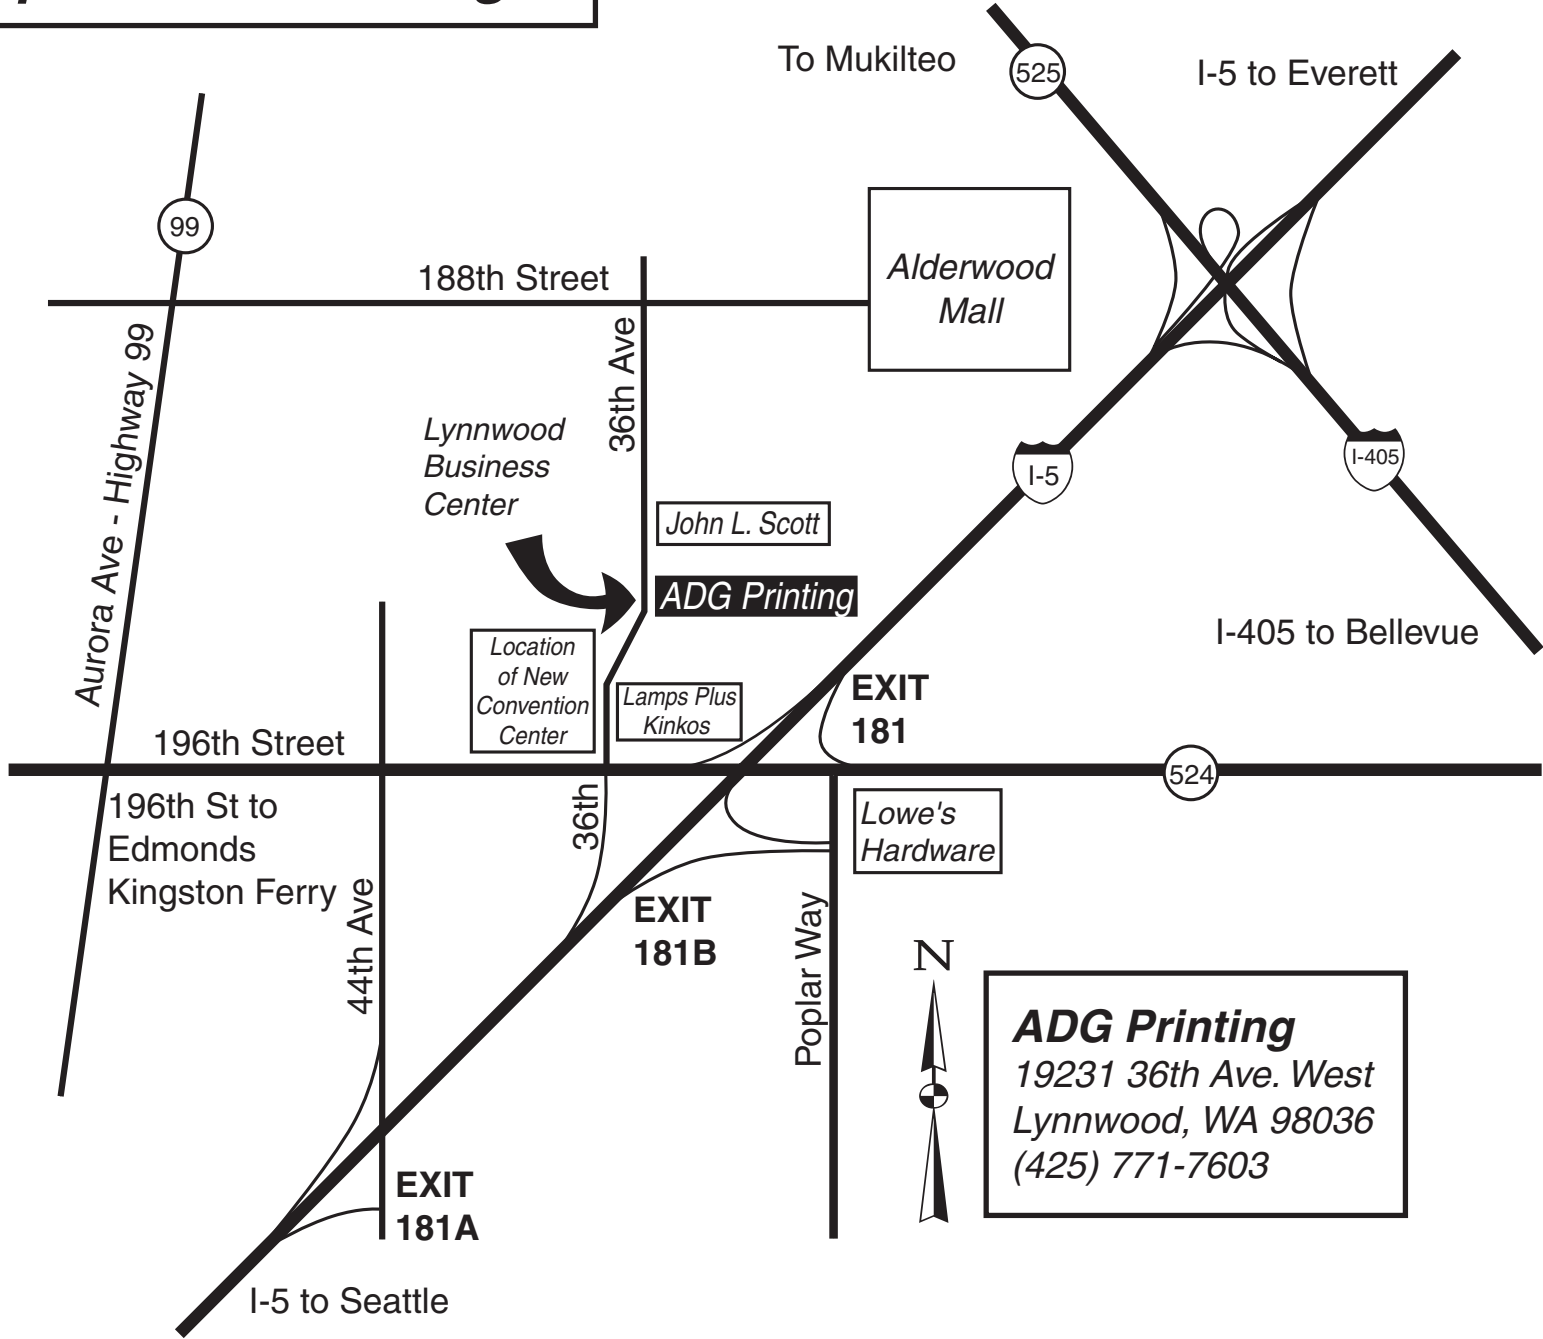

Map to ADG Printing

ADG Printing
19231 36th Ave. West
Lynnwood, WA 98036
(425) 771-7603